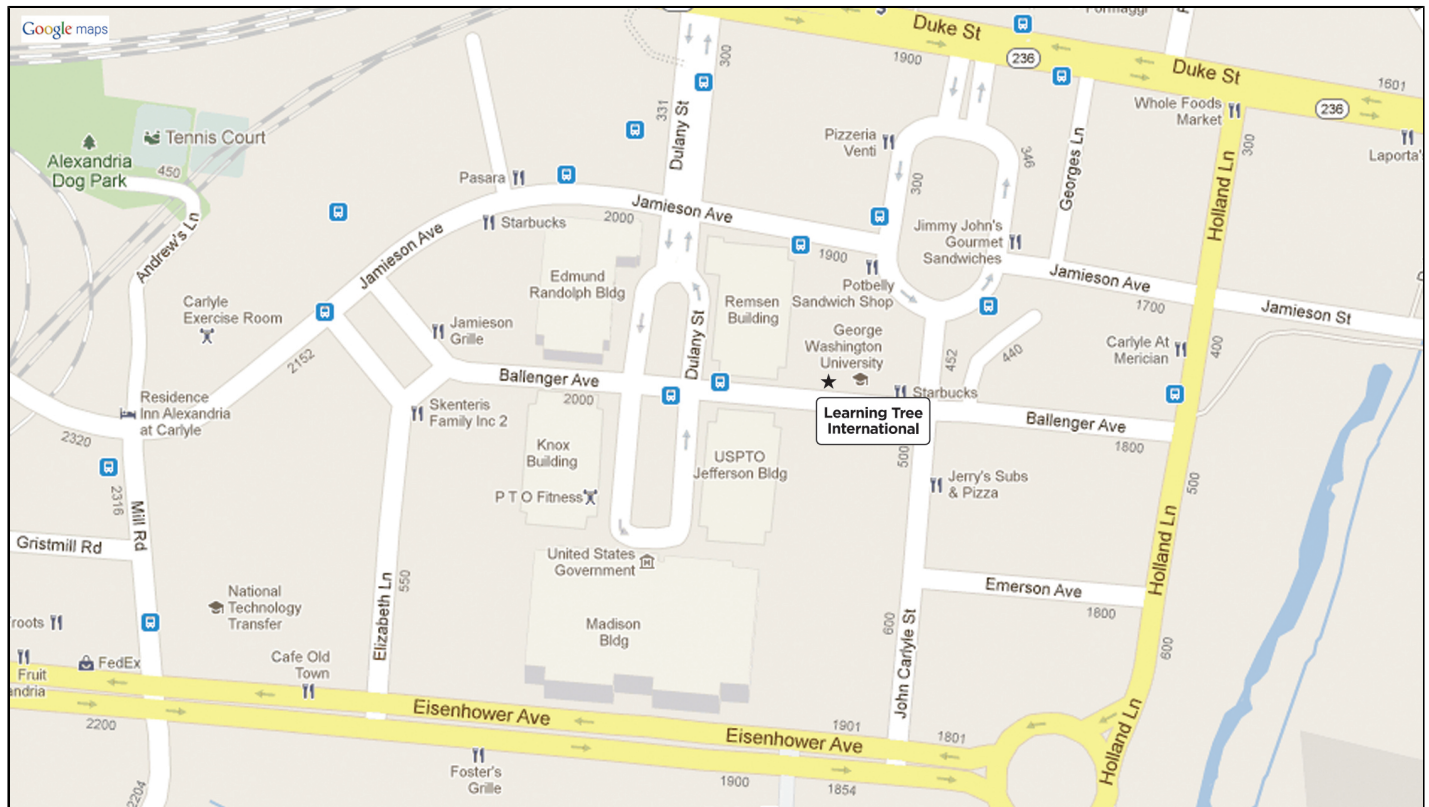

Alexandria Education Center

MAP NOT TO SCALE

Training Location

The Alexandria Education Center is located in the Carlyle Center in Alexandria, Virginia near Washington, DC. The location is convenient to Ronald Reagan International Airport and is adjacent to historical Old Town Alexandria, Virginia. We are just off of the Capital Beltway (I-495) and within walking distance to King Street Metro on the system's Blue and Yellow lines.

1) If you are walking to the Education Center, our entrance is at the intersection of Jamieson Avenue and John Carlyle Street, just above Potbelly Sandwich Works Restaurant at 403 John Carlyle Street, Alexandria, VA 22314.

Metro

Metro

Walking Directions from King Street Metro
(approximately a 7 minute walk)

- Turn right out of the station onto Diagonal Road.
- Turn Left (East) onto Duke Street.
-Turn Right onto John Carlyle Street
- Our entrance is next to Potbelly Restaurant on your right at 403 John Carlyle Street.

Walking Directions from the King Street VRE Station
(approximately a 10 minute walk)

- Walk out of the station and turn Left onto Callahan Drive
- Turn Left (East) onto Duke Street.
- Turn Right onto John Carlyle Street
- Our entrance is next to Potbelly Restaurant on your right at 403 John Carlyle Street.